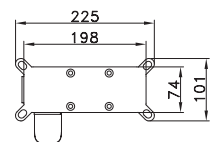

Empotrable lavabo CASSIO CROMO

Cuerpo grifería en latón cromado
Cartucho cerámico 35 mm sedal
Caja de registro

Ref. 3048
Grifo empotrable de lavabo
CASSIO CROMO
Puntos 171

pcs/box