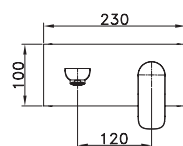

Empotrable lavabo CASSIO CROMO

Cuerpo grifería en latón cromado
Cartucho cerámico 35 mm sedal
Caja de registro

Ref. 3048
Grifo empotrable de lavabo
CASSIO CROMO
Puntos 171

pcs/box